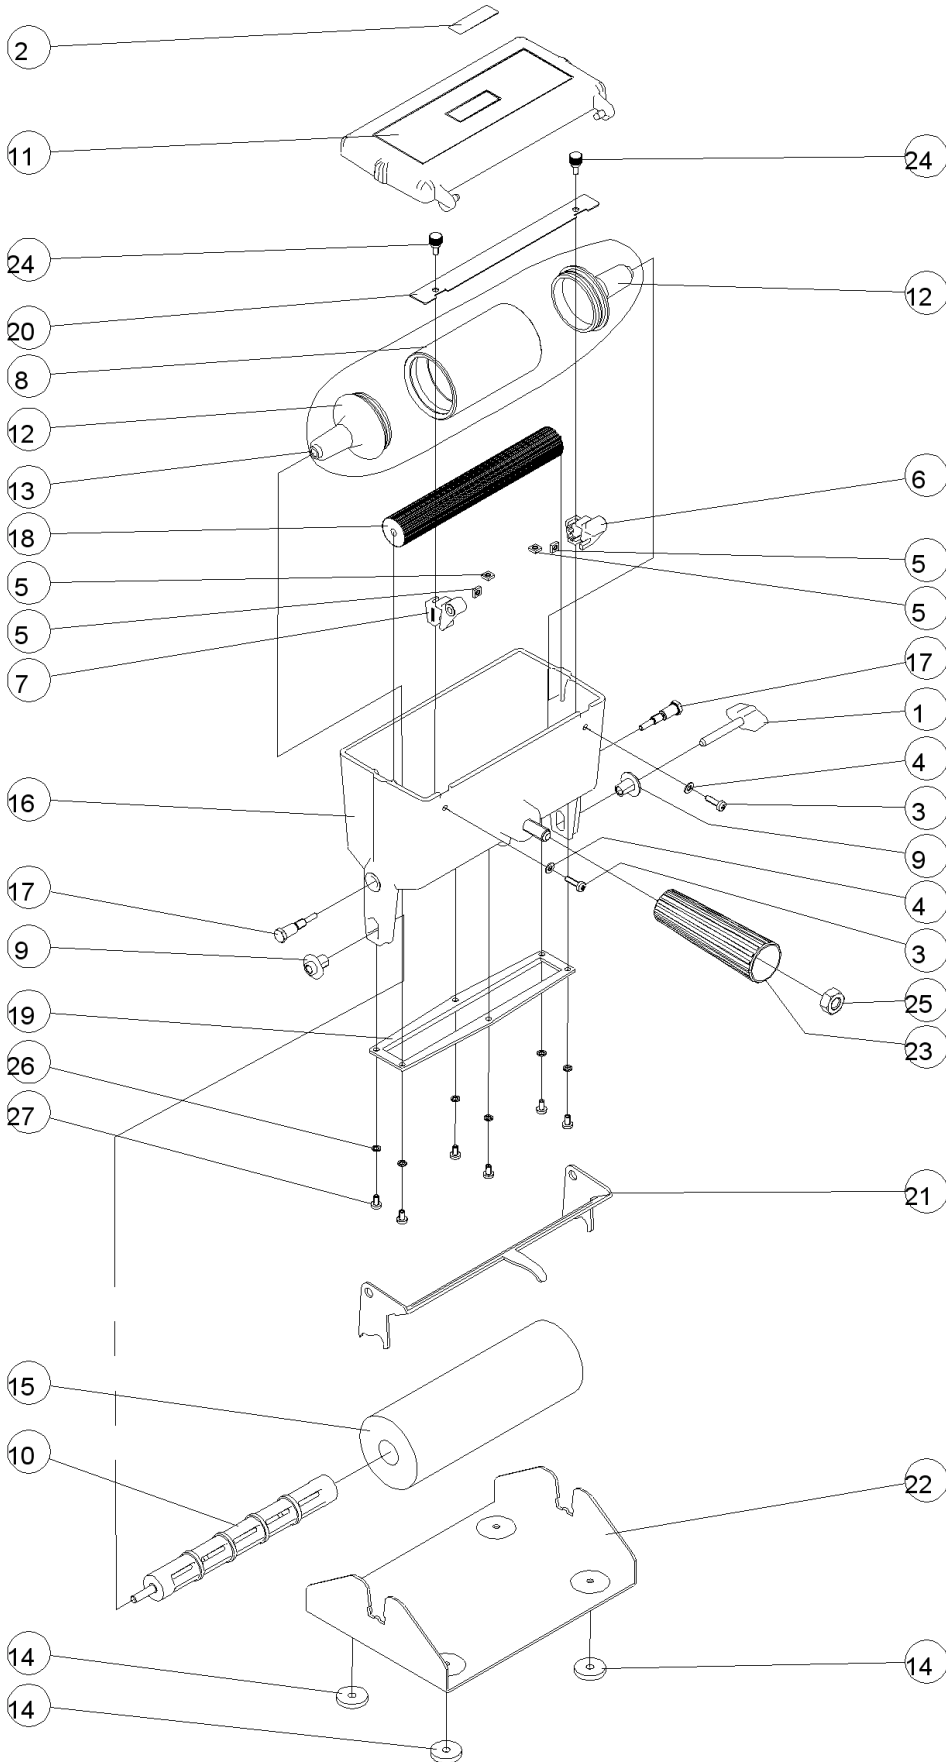

Technical Information
Explosion Drawings and Parts List

HAND GLUER EM125T (Version A)

Technical Information
Explosion Drawings and Parts List

HAND GLUER EM125T (Version A)

Pos. Ref.	Description	Pos. Ref.	Description
1	1025103		KNOB M 6X43 mm (CG)
2	1416095		LABEL
3	1472017		PAN HD. SCREW M.4X15 PH.
4	1680026		WASHER D.4.3 DIN125
5	1685018		SQUARE NUT M.4
6	2502104		RIGHT HINGE
7	2502105		LEFT HINGE
8	2502177		UPPER ROLLER BODY
9	2502280		BUSHING
10	2502747		ROLLER SHAFT 180 mm
11	2502748		COVER
12	2502749		ROLLER COVER
13	2502750		UPPER ROLLER ASS'Y FOR EM125T
14	2504067		BASE SUPPORT
15	2504279		RUBBER ROLLER EM125T
15	2504280		POLYURETHAN ROLLER EM125T
16	2506573		HAND GLUER BODY (180 mm)
17	2522124		SHAFT
18	2522598		SPREADER ROLLER 180 mm
19	2523740		SPREADER ROLLER PLATE (180 mm)
20	2523741		SPREADER PLATE (180 mm)
21	2523742		SPREADER PAWL (180 mm)
22	2523744		HAND GLUER SUPPORT (180 mm)
23	2525006		HANDLE
24	2528100		SCREW
25	2585007		HEX. NUT M.10
26	3883002		WASHER AET D.4.3
27	6478001		SCREW M.4X8 PH.